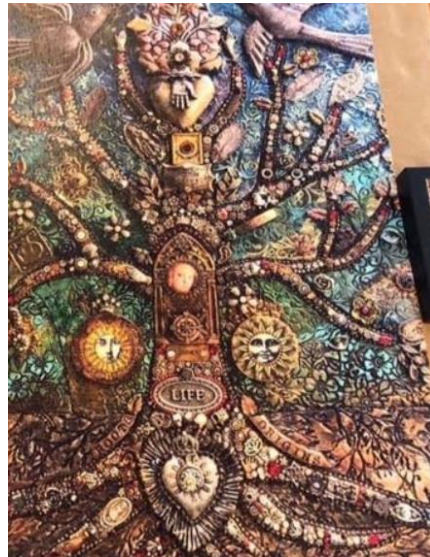

OTHER ITEMS OF INTEREST

Carole sent us this fun link: <https://im-a-puzzle.com/>

Sharon sent the following:

City Wide Open Studios is going virtual for much of their event. Some studios are open for one on one tours. Check it out: <https://cwos.viewingrooms.com/artists/> The event is from October 1st – 30th.

IPCA Global Exhibition of Member Work:

<https://www.theipca.org/index.php/news-2016/call-for-entries-mainmenu-89/1324-2020-exhibition>

Exhibition opens 15 December 2020

Members' Choice Awards
announced 1 January 2021

Submissions accepted 15.10.2020 - 30.11.2020
Free for IPCA Members

- Open to IPCA Members Only
- Five Categories of Artwork
- Searchable Galleries
- Interactive Map
- Members Choice Voting
- Badge for Your Social Media Profile

announcing the
IPCA Global Exhibition

For details and to submit your work go to <https://www.theipca.org>
Got questions? Email globalexhibit@theipca.org