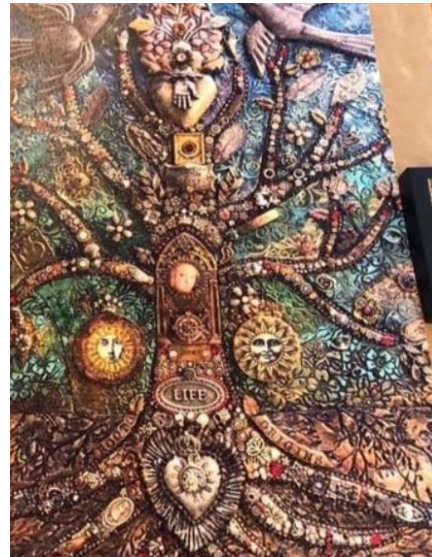

OTHER ITEMS OF INTEREST

Carole sent us this fun link: <https://im-a-puzzle.com/>

Sharon sent the following:

City Wide Open Studios is going virtual for much of their event. Some studios are open for one on one tours. Check it out: <https://cwos.viewingrooms.com/artists/> The event is from October 1st – 30th.

IPCA Global Exhibition of Member Work:

<https://www.theipca.org/index.php/news-2016/call-for-entries-mainmenu-89/1324-2020-exhibition>

Exhibition opens 15 December 2020

Members' Choice Awards announced 1 January 2021

Submissions accepted 15.10.2020 - 30.11.2020
Free for IPCA Members

- Open to IPCA Members Only
- Five Categories of Artwork
- Searchable Galleries
- Interactive Map
- Members Choice Voting
- Badge for Your Social Media Profile

announcing the
IPCA Global Exhibition

For details and to submit your work go to <https://www.theipca.org>
Got questions? Email globolexhibit@theipca.org