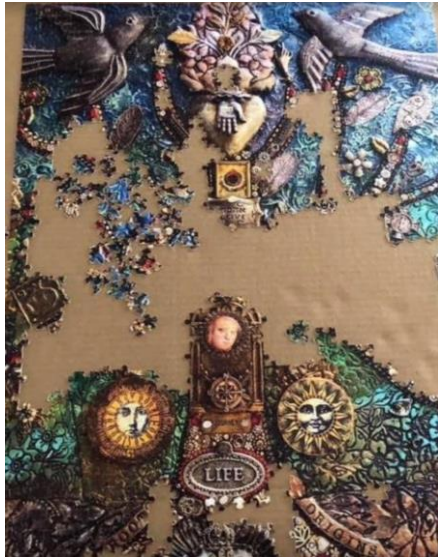

OTHER ITEMS OF INTEREST

Carole sent us this fun link: <https://im-a-puzzle.com/>

Sharon sent the following:

City Wide Open Studios is going virtual for much of their event. Some studios are open for one on one tours. Check it out: <https://cwos.viewingrooms.com/artists/> The event is from October 1st – 30th.

IPCA Global Exhibition of Member Work:

<https://www.theipca.org/index.php/news-2016/call-for-entries-mainmenu-89/1324-2020-exhibition>

Exhibition opens 15 December 2020

Members' Choice Awards announced 1 January 2021

Submissions accepted 15.10.2020 - 30.11.2020
Free for IPCA Members

- Open to IPCA Members Only
- Five Categories of Artwork
- Searchable Galleries
- Interactive Map
- Members Choice Voting
- Badge for Your Social Media Profile

announcing the
IPCA Global Exhibition

For details and to submit your work go to <https://www.theipca.org>
Got questions? Email globolexhibit@theipca.org