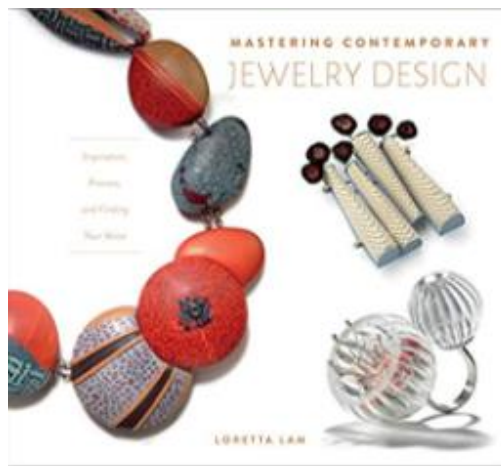

Southern Connecticut Polymer Clay Guild

Website: <http://scpcg.org>

Now-A-Newsletter

Virtual Meeting on: October 17, 2020, 11am Eastern Time
Zoom Meeting Pre-Start 10:45am

NAN Submissions: scpcgnan@gmail.com

Meeting Location: Virtual (Zoom)

Carole Monahan-Kampfe, President: compelledcraft@ymail.com

NAN Submitted by Michelle Pini

Helen Wyland Malchow, VP: silverthumb@earthlink.net

☞ TAKE NOTE ☞

Virtual Zoom Meeting: Carole Monahan is inviting you to a scheduled Zoom meeting.

<https://us02web.zoom.us/j/82743845166?pwd=QzFFR1pXVFArRUF5V08yQmpnM21TUT09>

Meeting ID: 827 4384 5166

Passcode: 841665

☞ AGENDA ☞

Demo: Special guest Loretta Lam to discuss her new book, "Mastering Contemporary Jewelry Design"

Her book can be purchased at Amazon:

<https://smile.amazon.com/gp/product/0764359193/ref=dbs_a_def_rwt_hsch_vapi_taft_p1_i0>