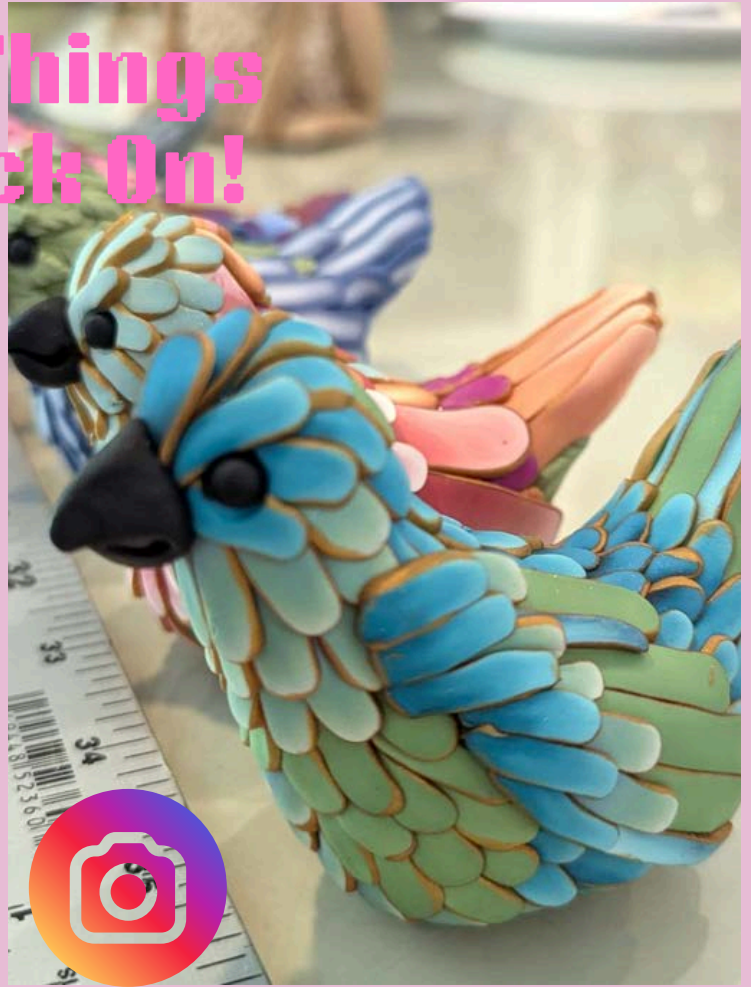

Cool Things To Click On!

Free Color Palette

@roseauxclayco