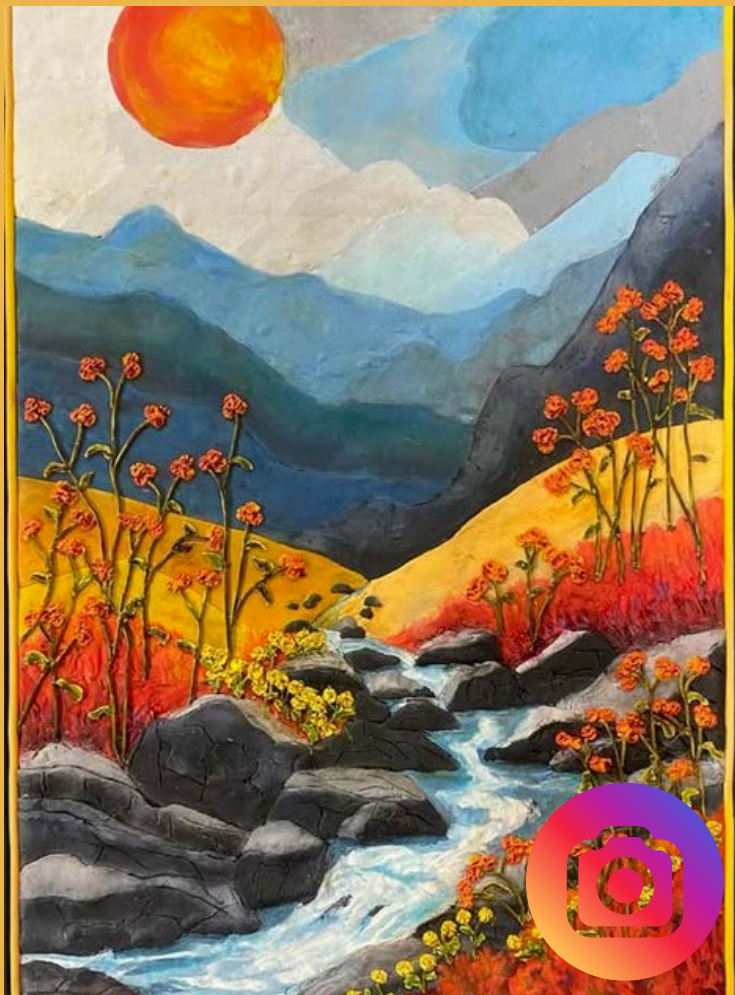

Cool Things To Click On!

Southern Connecticut Polymer Clay Guild, Inc.

From the Treasurer

WE ARE NOW ACCEPTING DUES ON THE WEBSITE.

THE FIRST MEETING IS FREE - SO YOU CAN SEE WHAT WE ARE ALL ABOUT.

DUES ARE \$25 FOR ANNUAL MEMBERSHIP FROM JANUARY 1 - DECEMBER 31.